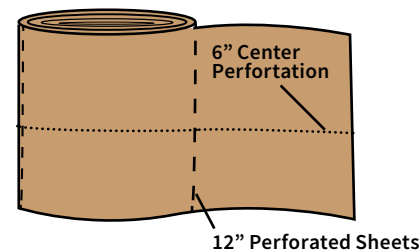

Eco-Cushion®

Soft, flexible cushioning fits around all types of items.

Item #	Description	Dimensions	Qty./Cs.
100% recycled • 100% biodegradable wrap with perforations			
EC1225	versatile, eco-friendly cushioning wrap	12" x 25'	12