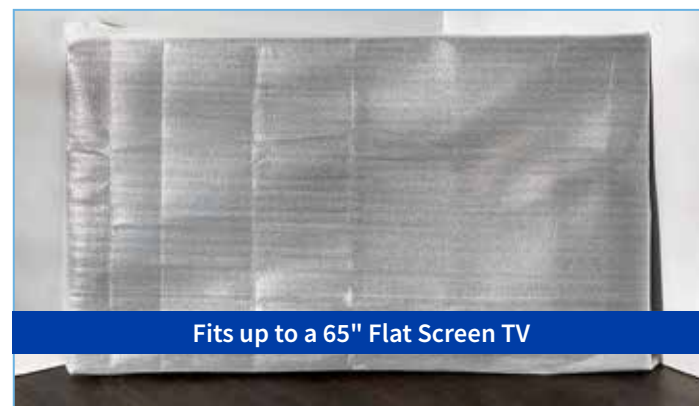

Flat Screen TV Cover

- Slips on and off easily.

- Fits up to a 65" flat screen TV.

Item #	Description	Dimensions	Qty./Cs.
1/16" laminated foam			
RTVC-S	Flat Screen TV Cover; Up to 65" Screen	65" x 26"	9