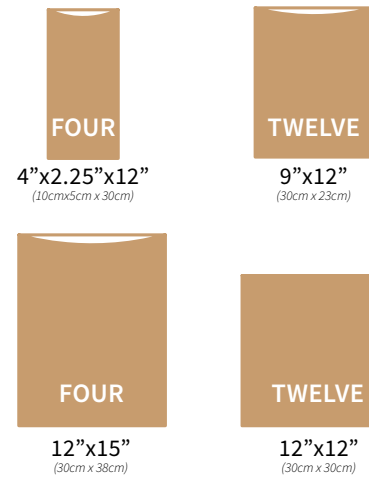

Eco-Pouches® made from recycled paper. Eco-Sheets® made from recycled semi-rigid corrugated board.

Eco-Friendly Tableware Kit (patent pending)

Eco-friendly way to wrap, protect and move glasses, dishes, and other breakables.

Item #	Description	Dimensions	Qty./Cs.
Temporary Carpet Protection			
RTWK	Tableware Kit - 20 Eco-Pouches® & 12 Eco-Sheets®	Four 4"x2.25"x12", 12" x 15" Twelve 9"x12" Pouches • Twelve 12"x12" Sheets	3

Recycle.
Reuse.
Choose.